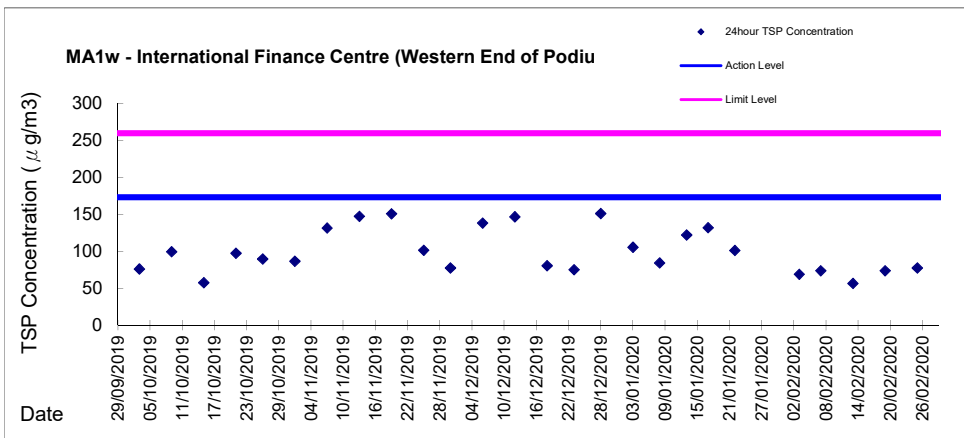

Graphic Presentation of 1 hour TSP Result

Graphic Presentation of 1 hour TSP Result

Graphic Presentation of 1 hour TSP Result

Graphic Presentation of 24 hour TSP Result

Graphic Presentation of 24 hour TSP Result

Graphic Presentation of 24 hour TSP Result