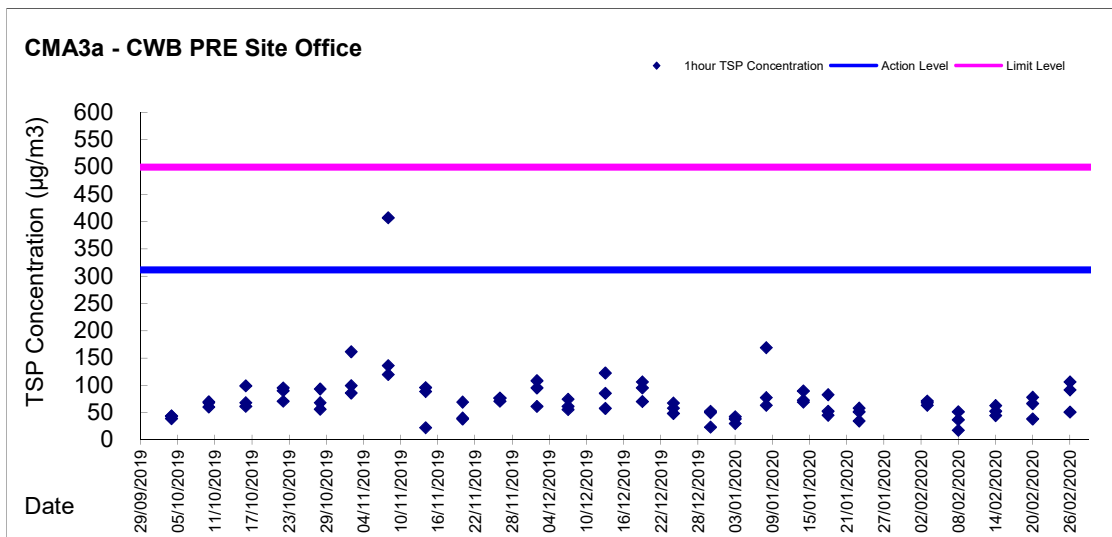

Graphic Presentation of 1 hour TSP Result

Graphic Presentation of 1 hour TSP Result

Graphic Presentation of 1 hour TSP Result

Graphic Presentation of 24 hour TSP Result

Graphic Presentation of 24 hour TSP Result

Graphic Presentation of 24 hour TSP Result