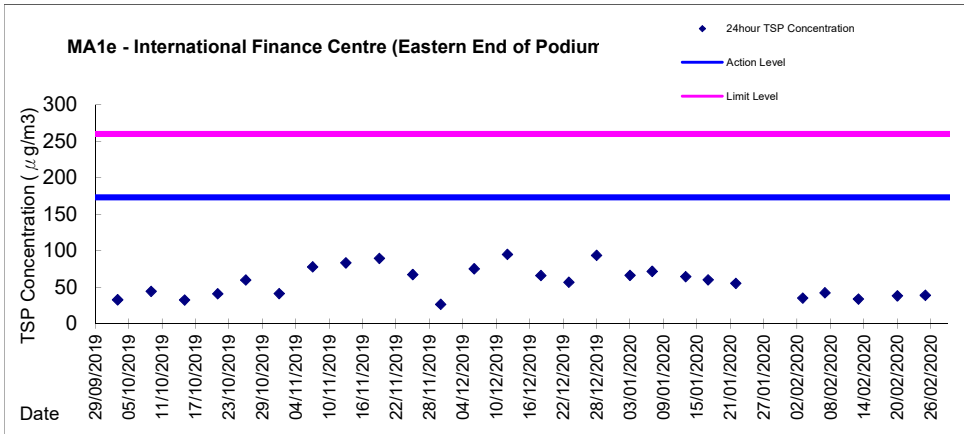

Graphic Presentation of 1 hour TSP Result

Graphic Presentation of 1 hour TSP Result

Graphic Presentation of 1 hour TSP Result

Graphic Presentation of 24 hour TSP Result

Graphic Presentation of 24 hour TSP Result

Graphic Presentation of 24 hour TSP Result