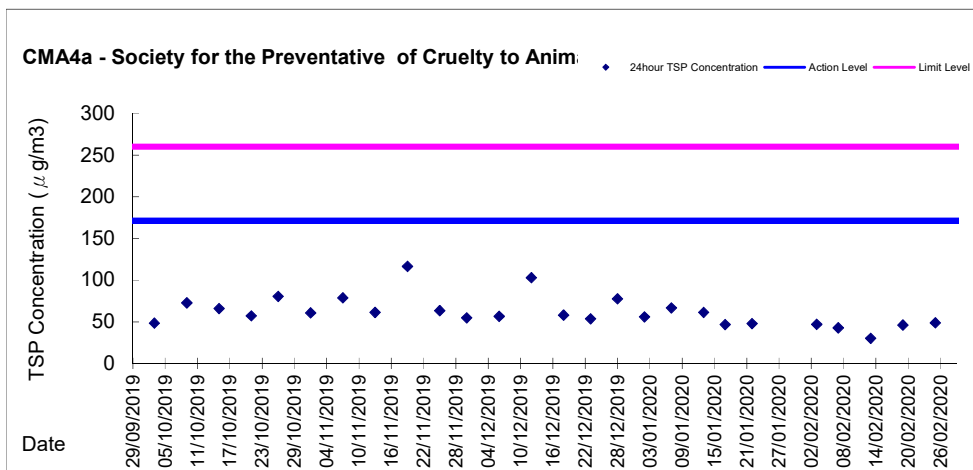

Graphic Presentation of 1 hour TSP Result

Graphic Presentation of 1 hour TSP Result

Graphic Presentation of 1 hour TSP Result

Graphic Presentation of 24 hour TSP Result

Graphic Presentation of 24 hour TSP Result

Graphic Presentation of 24 hour TSP Result