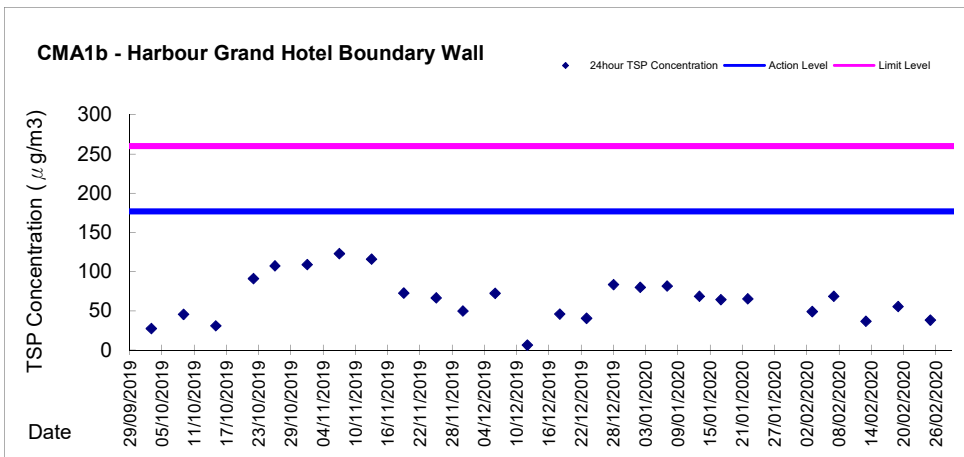

Graphic Presentation of 1 hour TSP Result

Graphic Presentation of 1 hour TSP Result

Graphic Presentation of 1 hour TSP Result

Graphic Presentation of 24 hour TSP Result

Graphic Presentation of 24 hour TSP Result

Graphic Presentation of 24 hour TSP Result