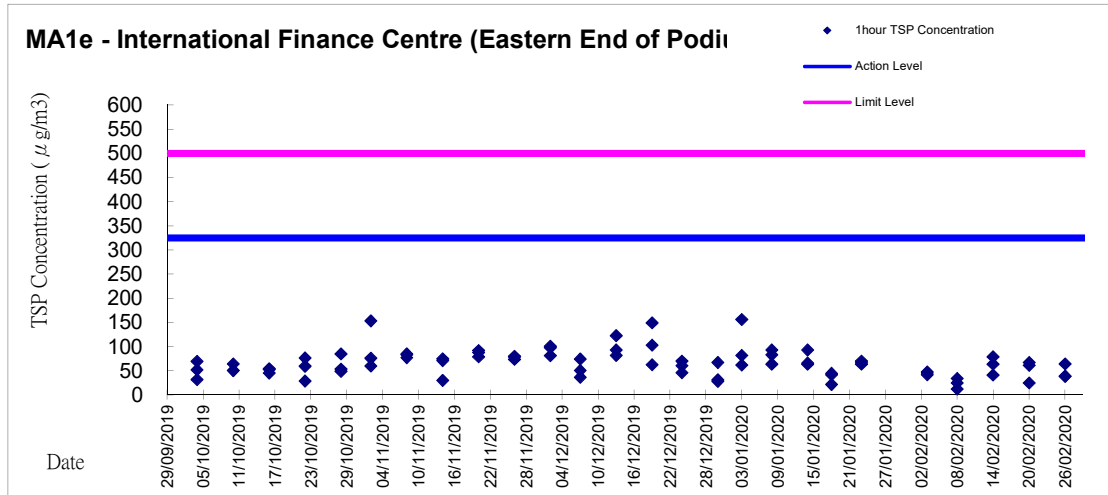

Graphic Presentation of 1 hour TSP Result

Graphic Presentation of 1 hour TSP Result

Graphic Presentation of 1 hour TSP Result

Graphic Presentation of 24 hour TSP Result

Graphic Presentation of 24 hour TSP Result

Graphic Presentation of 24 hour TSP Result