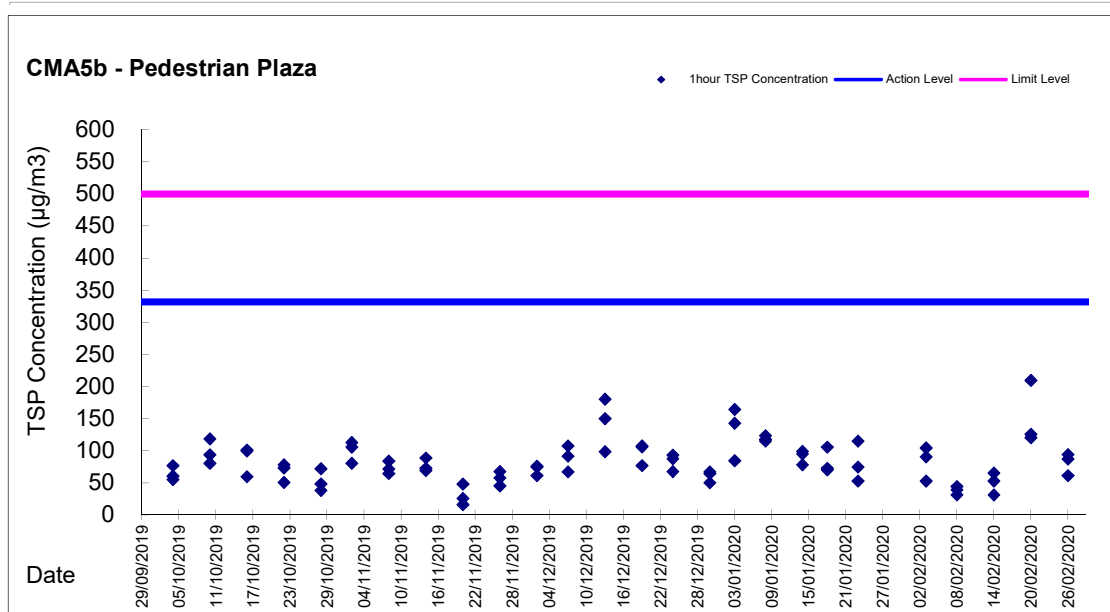

Graphic Presentation of 1 hour TSP Result

Graphic Presentation of 1 hour TSP Result

Graphic Presentation of 1 hour TSP Result

Graphic Presentation of 24 hour TSP Result

Graphic Presentation of 24 hour TSP Result

Graphic Presentation of 24 hour TSP Result