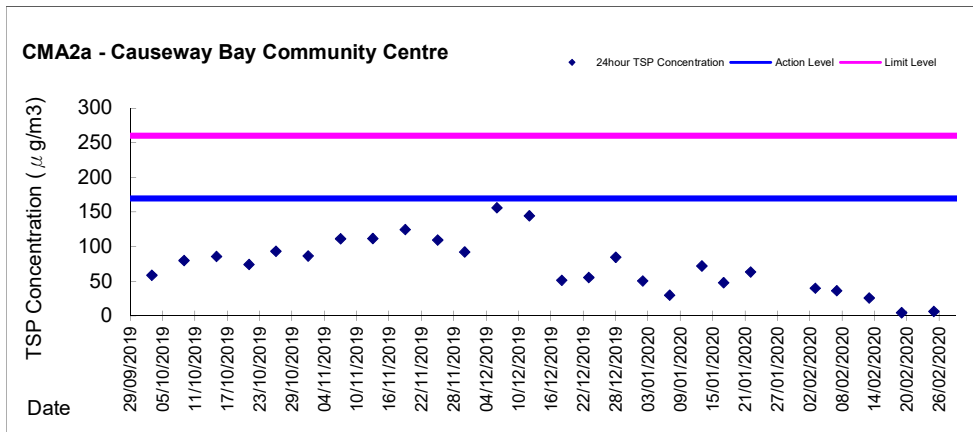

Graphic Presentation of 1 hour TSP Result

Graphic Presentation of 1 hour TSP Result

Graphic Presentation of 1 hour TSP Result

Graphic Presentation of 24 hour TSP Result

Graphic Presentation of 24 hour TSP Result

Graphic Presentation of 24 hour TSP Result