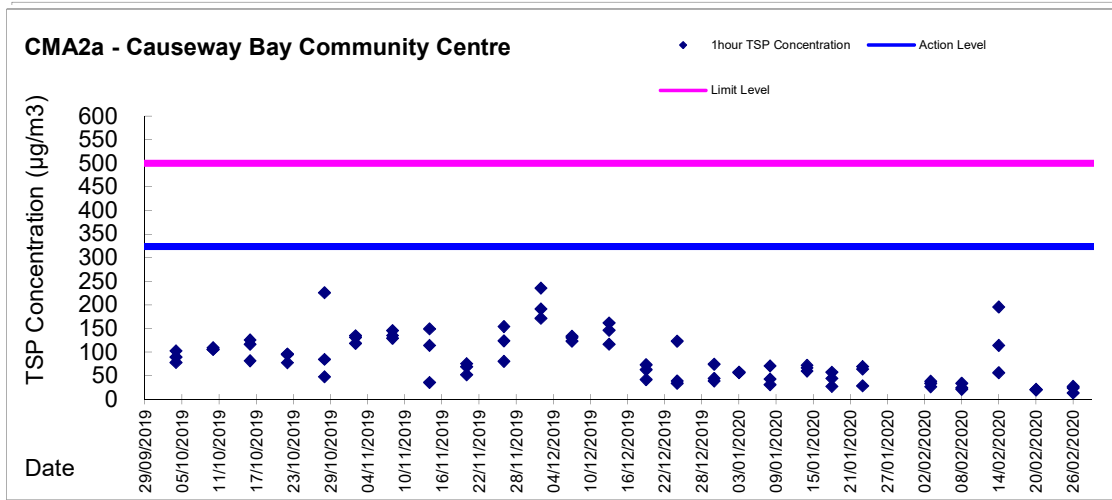

Graphic Presentation of 1 hour TSP Result

Graphic Presentation of 1 hour TSP Result

Graphic Presentation of 1 hour TSP Result

Graphic Presentation of 24 hour TSP Result

Graphic Presentation of 24 hour TSP Result

Graphic Presentation of 24 hour TSP Result