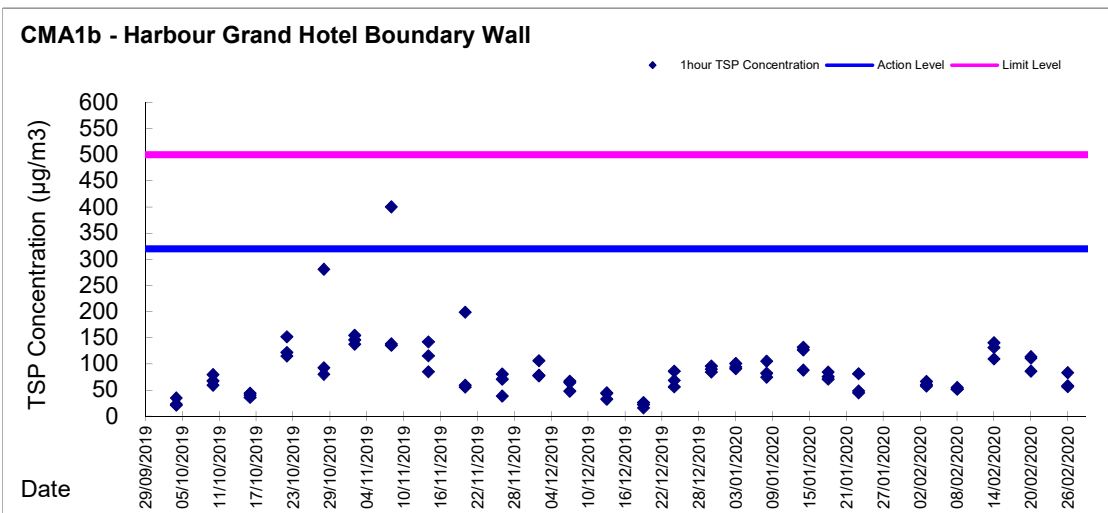

Graphic Presentation of 1 hour TSP Result

Graphic Presentation of 1 hour TSP Result

Graphic Presentation of 1 hour TSP Result

Graphic Presentation of 24 hour TSP Result

Graphic Presentation of 24 hour TSP Result

Graphic Presentation of 24 hour TSP Result