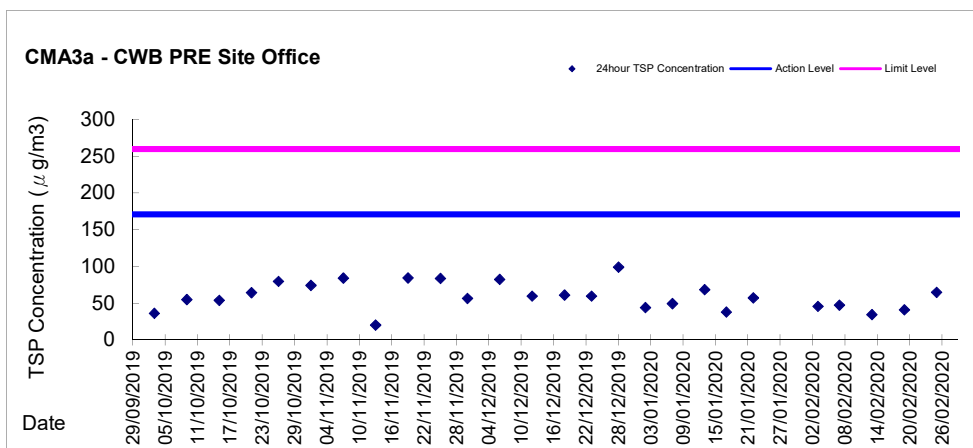

Graphic Presentation of 1 hour TSP Result

Graphic Presentation of 1 hour TSP Result

Graphic Presentation of 1 hour TSP Result

Graphic Presentation of 24 hour TSP Result

Graphic Presentation of 24 hour TSP Result

Graphic Presentation of 24 hour TSP Result