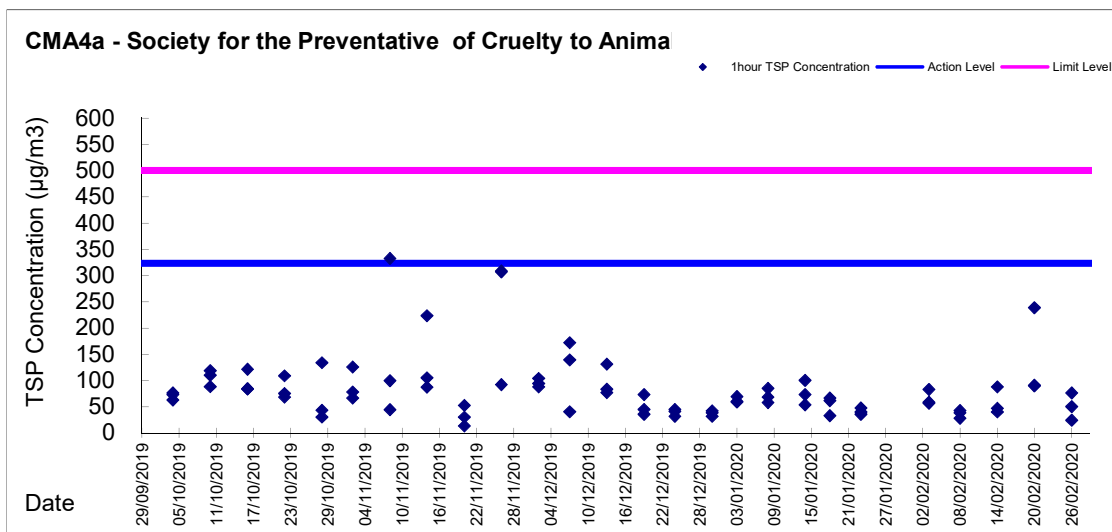

Graphic Presentation of 1 hour TSP Result

Graphic Presentation of 1 hour TSP Result

Graphic Presentation of 1 hour TSP Result

Graphic Presentation of 24 hour TSP Result

Graphic Presentation of 24 hour TSP Result

Graphic Presentation of 24 hour TSP Result