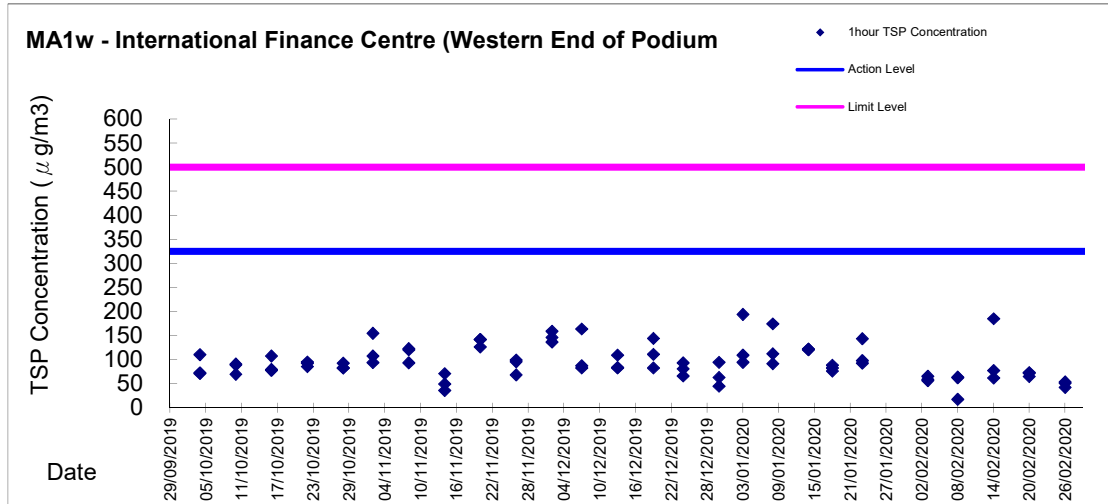

Graphic Presentation of 1 hour TSP Result

Graphic Presentation of 1 hour TSP Result

Graphic Presentation of 1 hour TSP Result

Graphic Presentation of 24 hour TSP Result

Graphic Presentation of 24 hour TSP Result

Graphic Presentation of 24 hour TSP Result